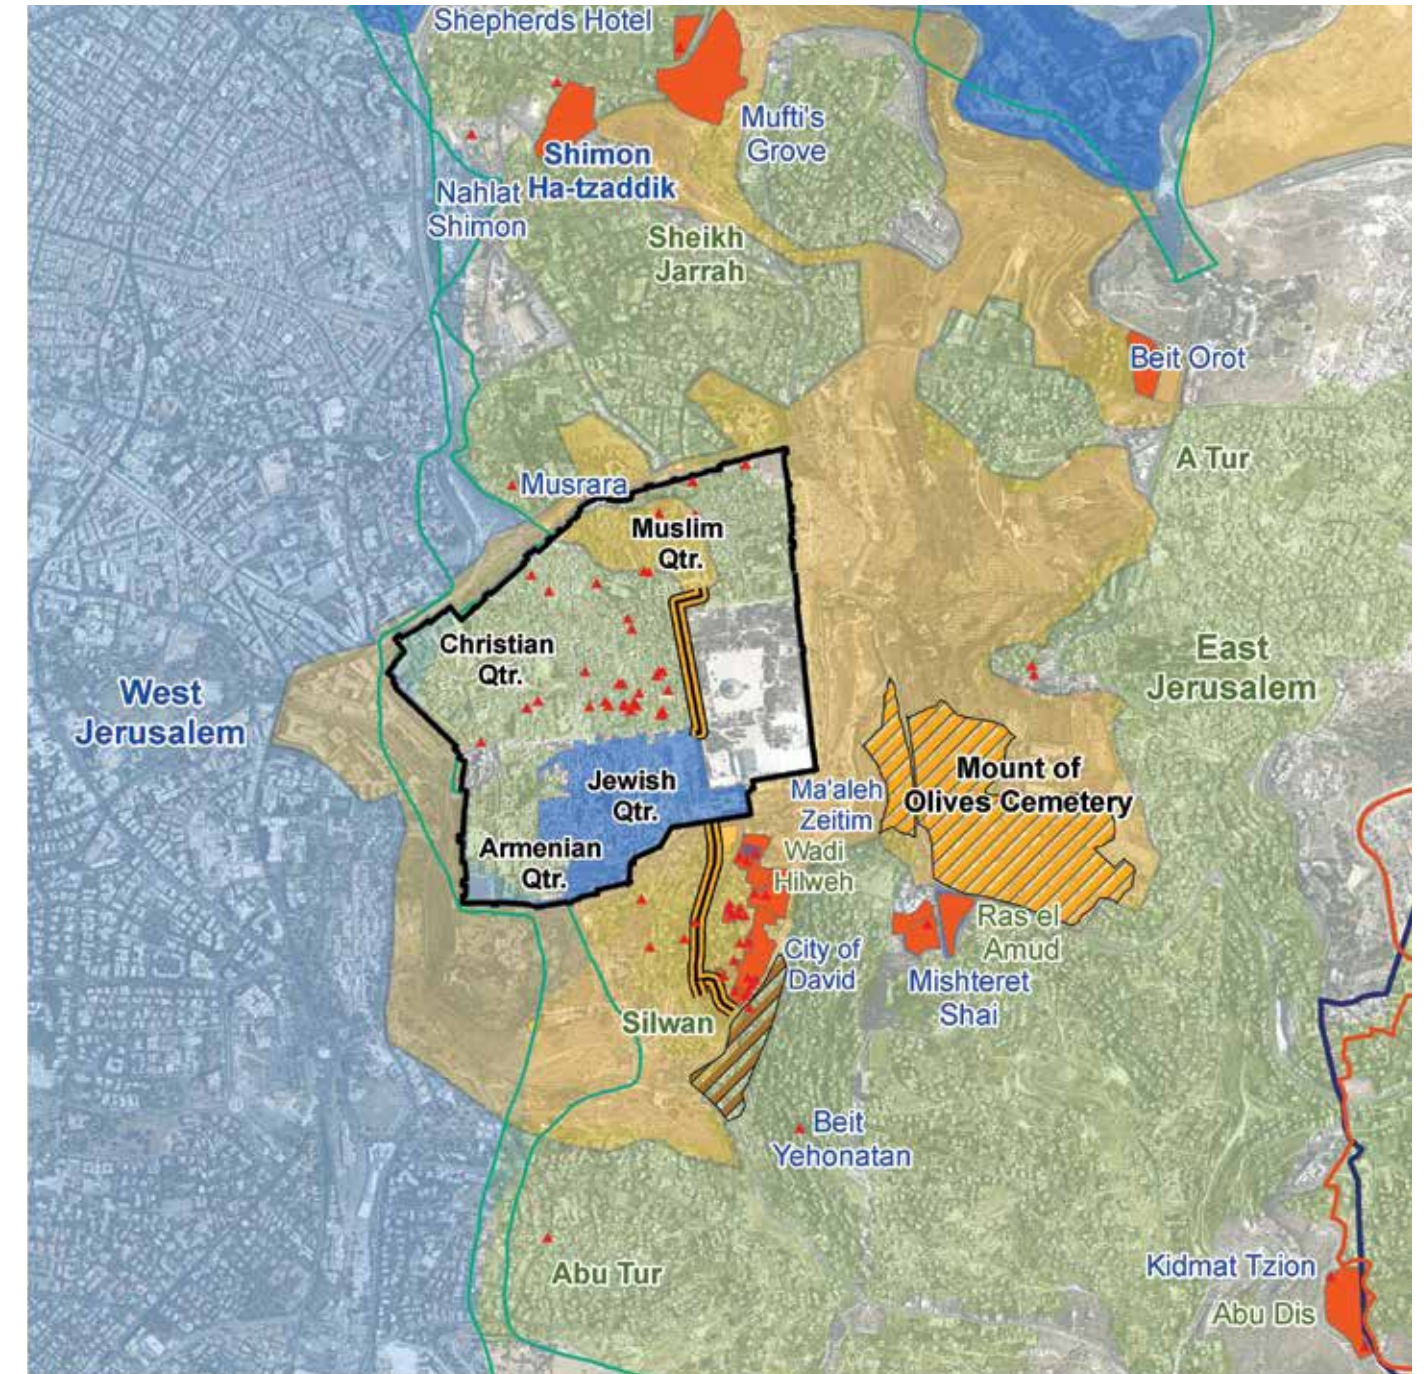

Jerusalem and its Environs

The map displays the key geographic and demographic realities "on-the-ground" which impact on crisis management and conflict resolution in Jerusalem and its environs.

- Green Line
- Old City
- Municipal Boundary
- Barrier - Completed
- Route of the Barrier - Planned
- Checkpoint/Terminal
- Palestinian Built-up Area
- Israeli Built-up area Beyond the Green Line
- Industrial Park
- E-1 Master Plan

Historical Borders

The maps of Jerusalem's Historical Borders schematically delineate the political boundaries of Jerusalem, **de facto and de jure**, since the end of Ottoman rule in 1918 until today.

British mandate (Pre-1948)

Corpus Separatum (December 1948)

Divided Jerusalem (1949-1967)

"United Jerusalem" (Post-1967)

The Old City and its Environs

With the Old City and its immediate environs becoming in recent years the principle arena of contention between Israelis and Palestinians in Jerusalem, this map displays the major sites of the current conflict.

Scale 1:20,000 N

- Green Line
- Old City
- Municipal Boundary
- Barrier
- Palestinian Built-up Area
- Israeli Built-up area Beyond the Green Line
- Existing/ Planned Settlement Complex
- ▲ Settler House
- Historic Basin Government Project
- Tunnel
- Bustan Demolitions
- Mount of Olives Cemetery