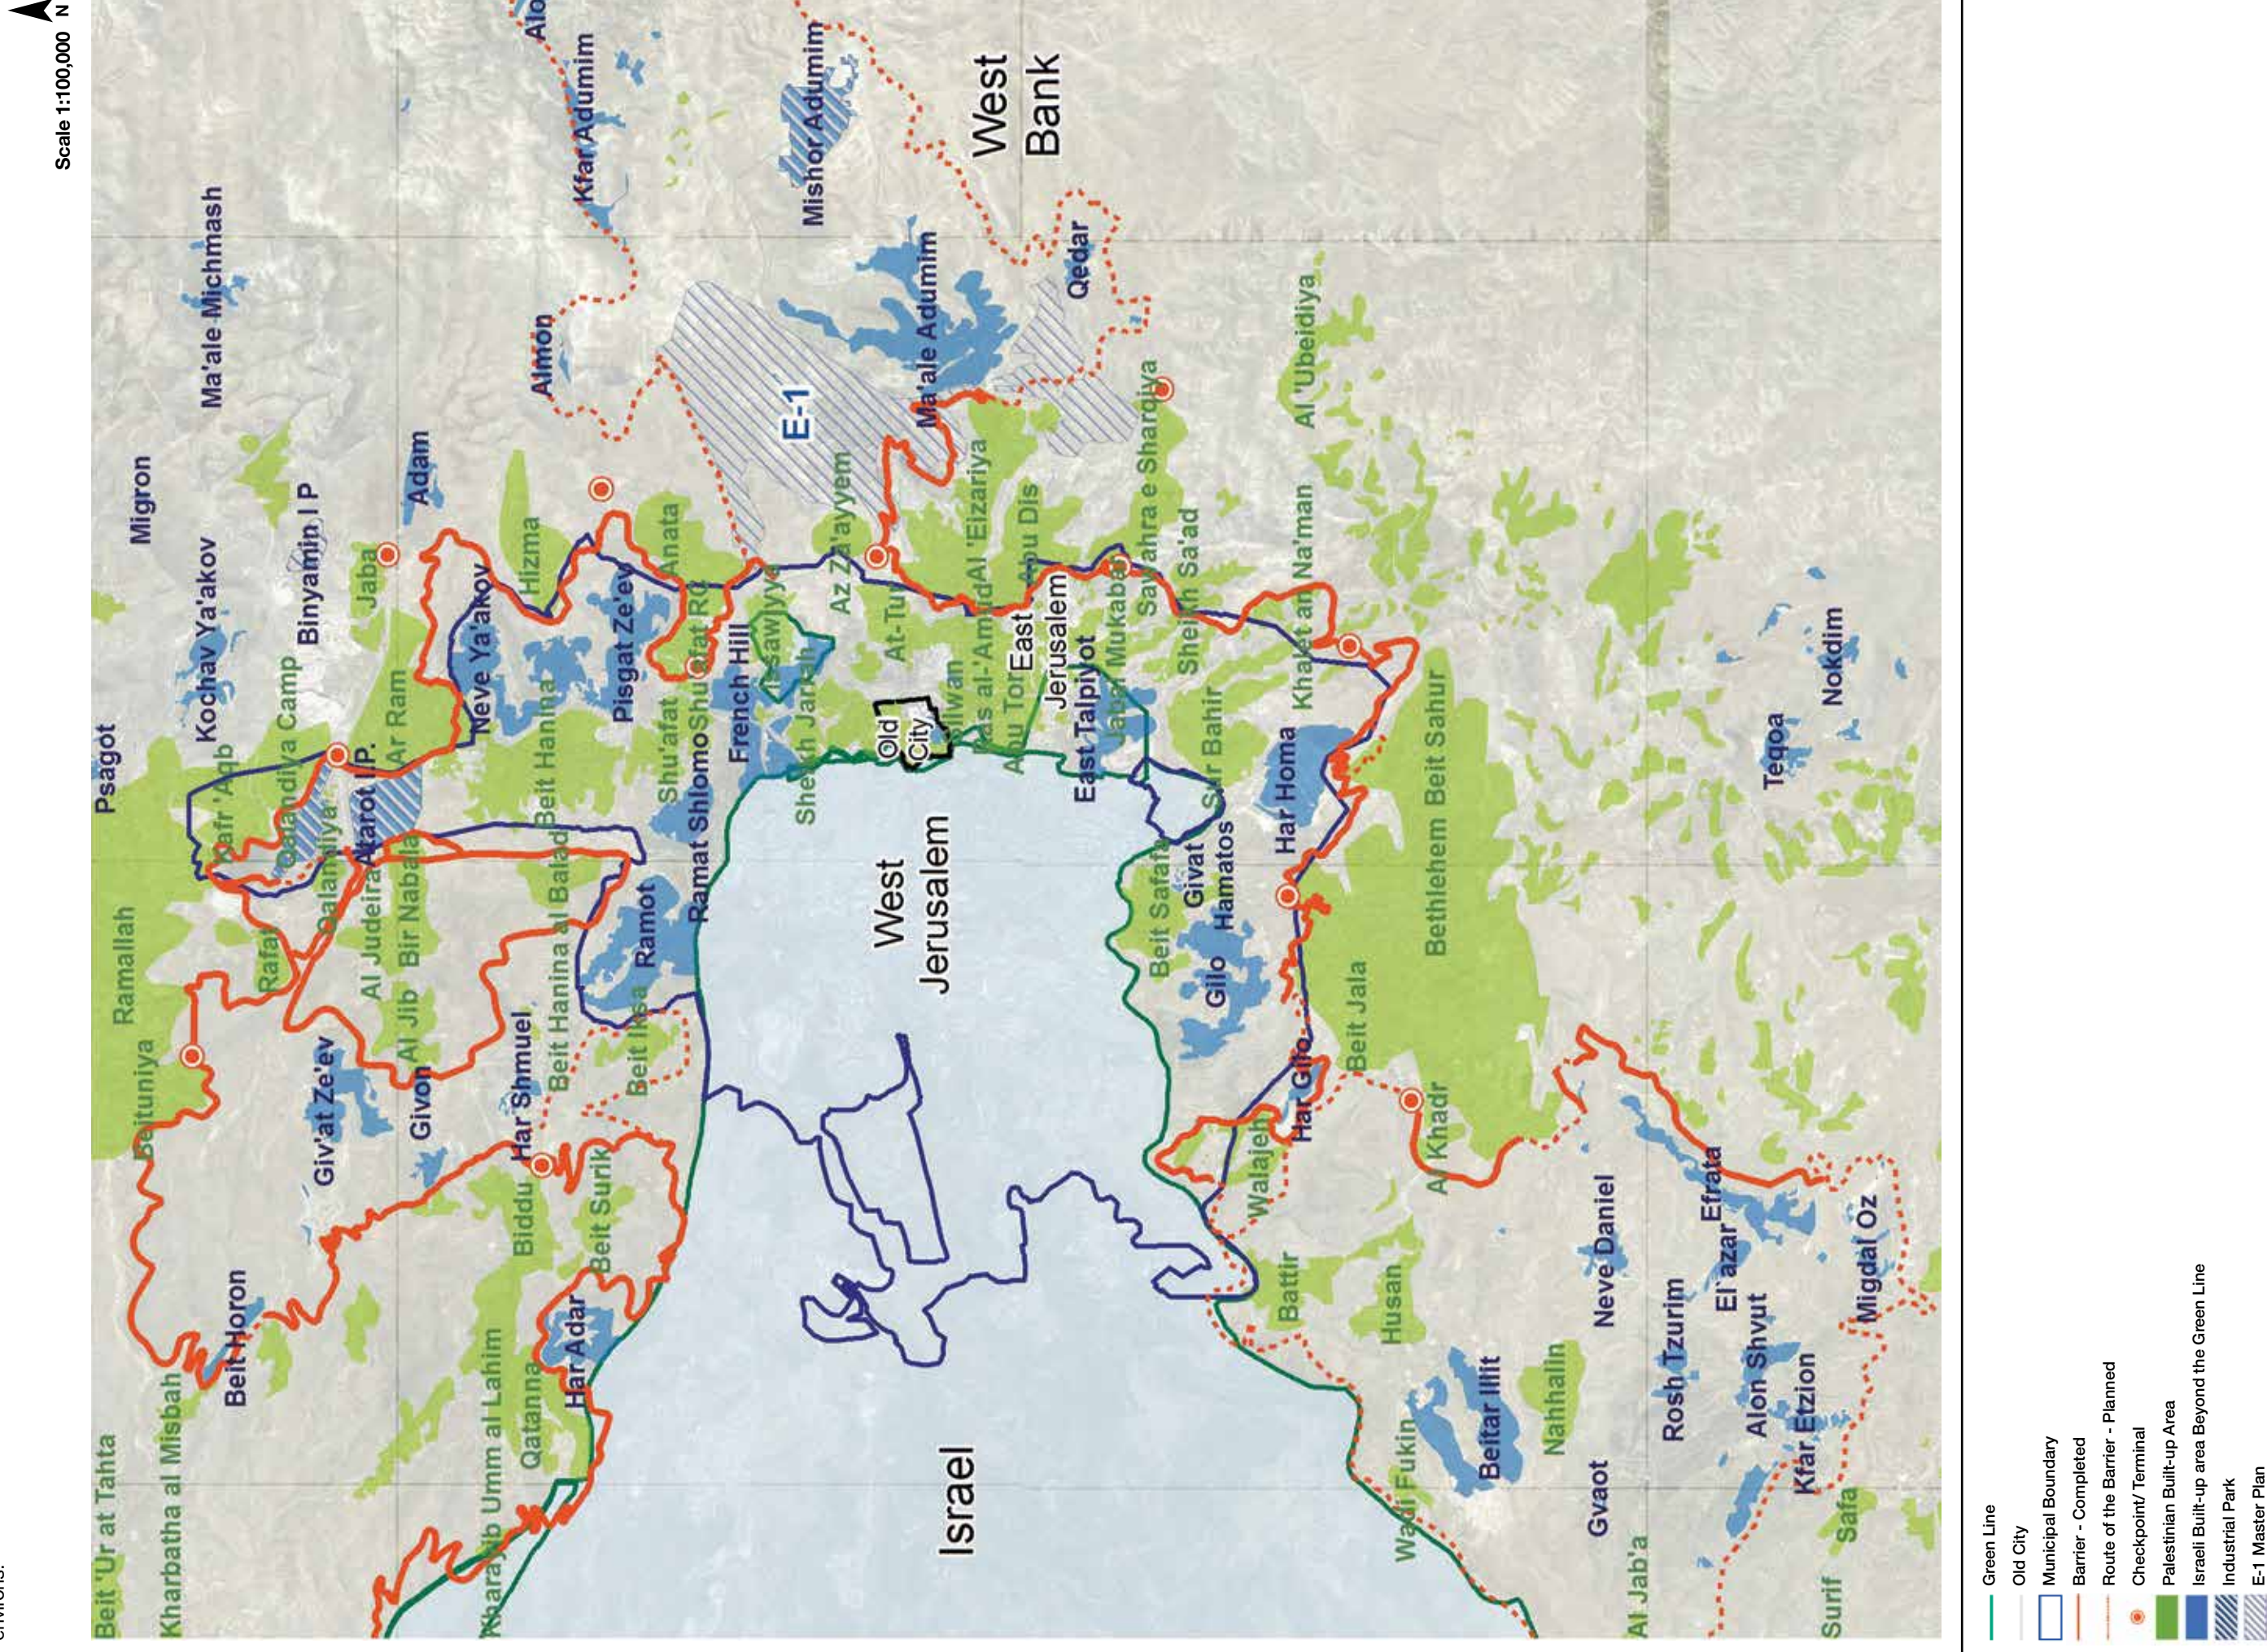

Jerusalem and its Environs

The map displays the key geographic and demographic realities "on-the-ground" which impact on crisis management and conflict resolution in Jerusalem and its environs.

- Green Line
- Old City
- Municipal Boundary
- Barrier - Completed
- Route of the Barrier - Planned
- Checkpoint/Terminal
- Palestinian Built-up Area
- Israeli Built-up area Beyond the Green Line
- Industrial Park
- E-1 Master Plan

Historical Borders

The maps of Jerusalem's Historical Borders schematically delineate the political boundaries of Jerusalem, **de facto and de jure**, since the end of Ottoman rule in 1918 until today.

British mandate (Pre-1948)

Corpus Separatum (December 1948)

Divided Jerusalem (1949-1967)

"United Jerusalem" (Post-1967)

The Old City and its Environs

With the Old City and its immediate environs becoming in recent years the principle arena of contention between Israelis and Palestinians in Jerusalem, this map displays the major sites of the current conflict.

Scale 1:20,000 N

- Green Line
- Old City
- Municipal Boundary
- Barrier
- Palestinian Built-up Area
- Israeli Built-up area Beyond the Green Line
- Existing/ Planned Settlement Complex
- ▲ Settler House
- Historic Basin Government Project
- Tunnel
- Bustan Demolitions
- Mount of Olives Cemetery